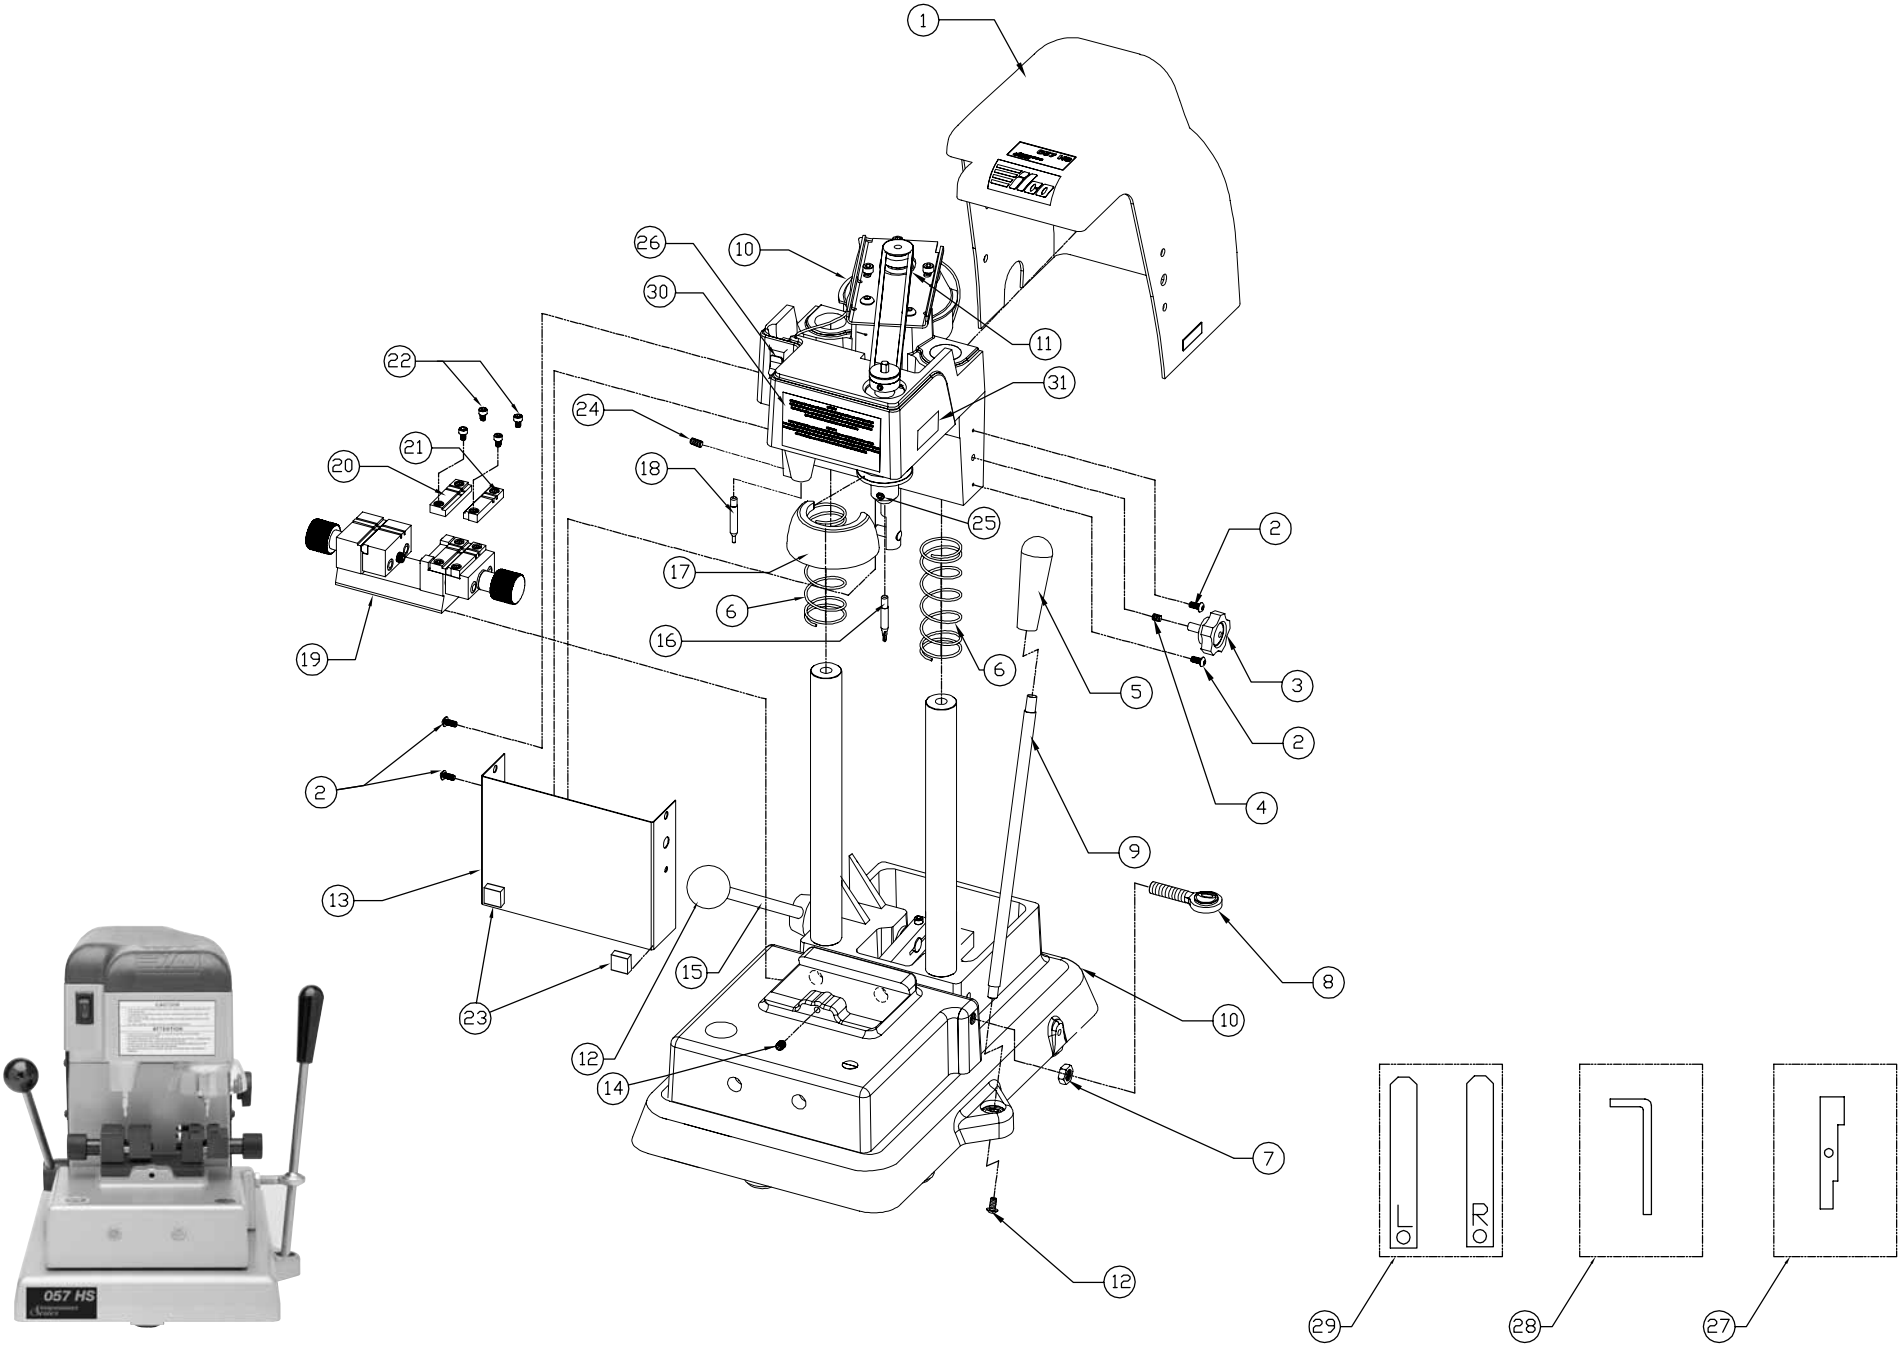

# 057 HS

# 057 HS

	Description	Part Number	Item Number		Description	Part Number	Item Number
1	Hood Assembly	057HS-1	600938	19	Vise Jaw Assembly (complete)	057HS-19	132819
2	8-32 x3/8 Hood Screws	057HS-2	174151	20	Fixed Jaw Insert (see below item BD0721XXXX)	057HS-20	see below
3	Z-Axis Locking Knob	057HS-3	132847	21	Mobile Jaw Insert (see below item BD0721XXXX)	057HS-21	see below
4	Brass Pellet	057HS-4	132848	22	Jaw Insert Screws	057HS-22	174192
5	Carriage Knob	057HS-5	131516	23	Rubber Bumper	057HS-23	129493
6	Z-Axis spring	057HS-6	132851	24	1/4-20 x 3/8 Socket Head Screw	057HS-24	174198
7	Jam Nut	057HS-7	132846	25	1/4-28 x 5/16 Set Screw	057HS-25	174061
8	Rod End Bearing	057HS-8	132849	26	Power Switch	057HS-26	132854
9	Joy Stick	057HS-9	132827	27	Tip Gage	057HS-27	BD0716XXXX
10	Motor Sub Assembly	057HS-10	502694	28	1/8" Hex Wrench	057HS-28	129109
11	Drive Belt	057HS-11	132850	29	Depth Calibration Gage Set	057HS-29	BD0720XXXX
12	Z-Axis Handle Knob	057HS-12	129600	30	Caution Label	057HS-30	131809
13	Z Guide Rod Cover	057HS-13	132833	31	Replacement Parts Label	057HS-31	132859
14	1/4-20 x 1/2 Socket Head Set Screw	057HS-14	174145				
15	Z-Axis Handle	057HS-15	132825				
16	F22 Cutter	057HS-16	BC0415XXXX				
17	Chip Shield	057HS-17	132364	20/21	057 HS Vise Jaw Surface Plate (Set)		BD0721XXXX
18	T22 Cutter Guide	057HS-18	BJ0562XXXX				